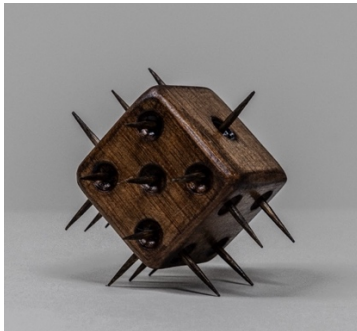

Acid on steel, wife's hair, and glass

12 x 5 x 5 ½ inches

\$8,400

HOMO EMIGRANTIS

2023

Mixed medium

22 x 16. 1/2 x 8 ½ inches

\$14,000

TIME OUT

2004

oil and metallic pigment on wood, leather, and ceramic

13 x 11 x 16 inches

\$5,600

LADY HAMMER

2019

Human hair and steel

10 x 4 x 1 inches

\$4,200

WHEN LUCK HURTS

Stained wood

2021

2 ½ x 2 ½ x 2 ½ inches

\$2,800

UNEMPLOYED HAMMER

Steel and industrial rubber

2021

13 x 10 x 5 inches

\$4,200

STILLETTO

Steel

2022

4 3/8 x 3 1/2 x 10 inches